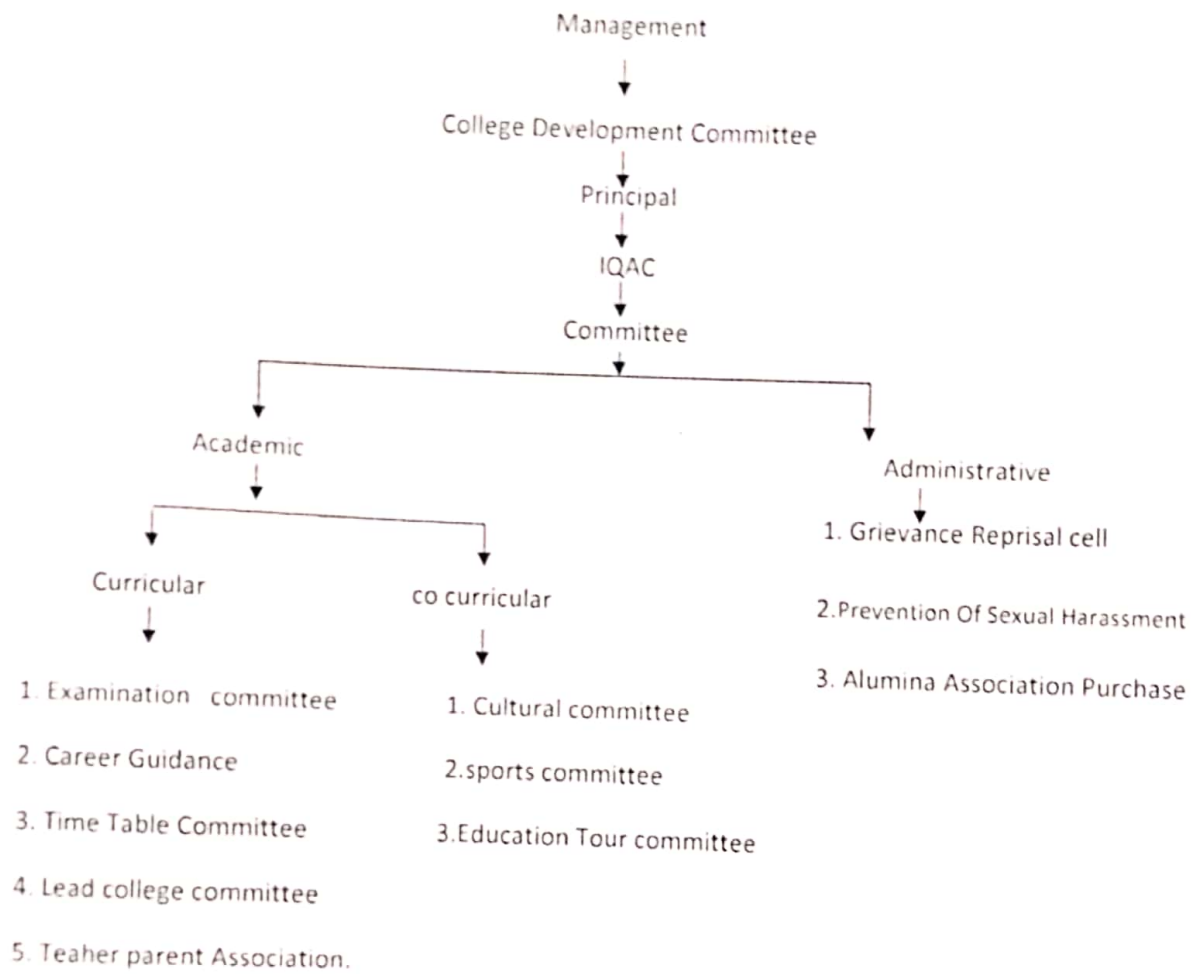

SHRI SHAHU SHIKSHAN PRASARAK MANDAL'S
LATE HANMNATRAO ALIAS BALASAHEB KHARADE COLLEGE OF EDUCATION, SHIVAJI
PETH, KOLHAPUR

Organogram

PRINCIPAL
Late H. alias B. G. Kharade College
of Education, Shivaji Peth, Kolhapur.